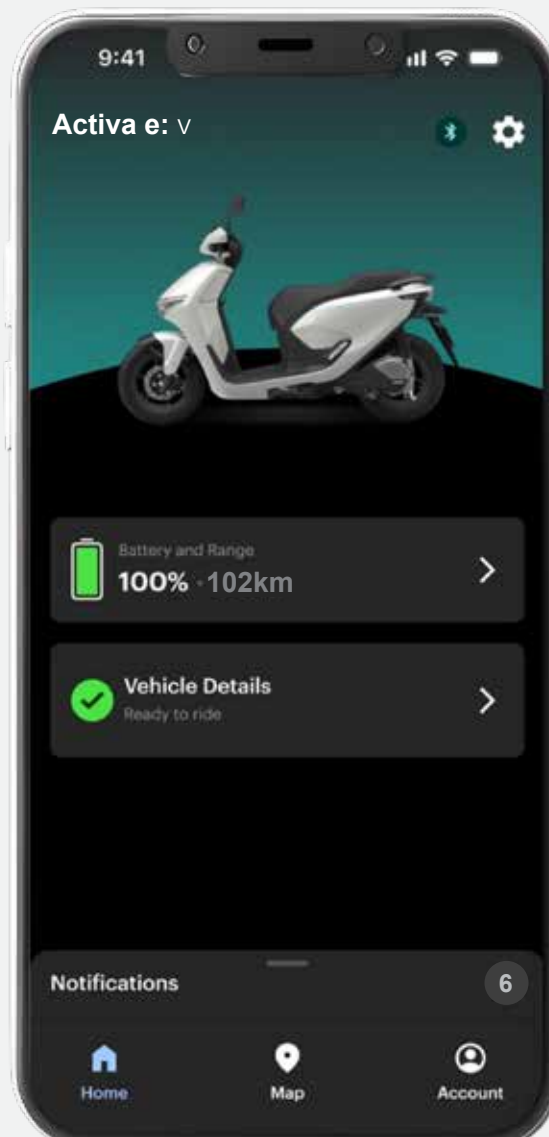

» **Honda e: SWAP** takes care of battery maintenance, so you don't have to.

Honda
RoadSync Duo[®]

Activa e: Honda RoadSync Duo[®] App Stay Connected, Ride Effortlessly

The Activa e: Honda RoadSync Duo[®] App unites your smartphone and Activa e: for a seamlessly connected ride.

 **Navigate***
Easily find your way with reliable navigation.

 **Initiate Calls***
Enjoy the seamless connectivity on the go, all the while your full focus stays on the ride.

 **Control Music***
Play and manage your music effortlessly at your fingertips.